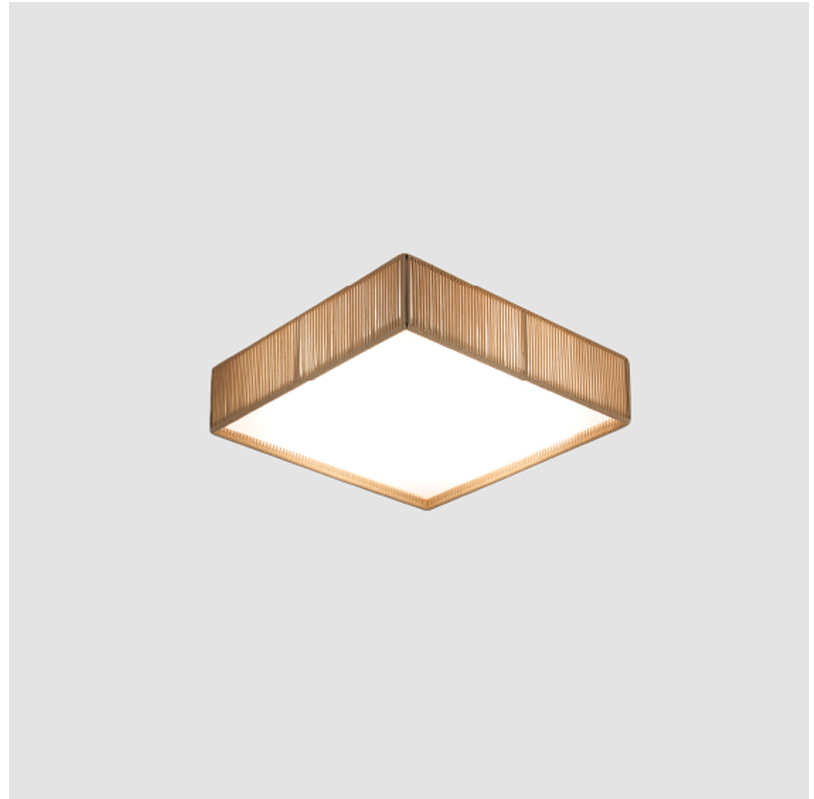

PROJECT
TYPE
SPECIFIER
QUANTITY
DATE

BASS SURFACE

D112046-

base number Finish
Options

1. To build a product code in our configurator select the specify button on the base model # product page
2. To build a manual product code on this datasheet choose from the options listed below in blue font and add the suffix to the base model #

GENERAL

Series: Bass
Brand: Ole
Division: Design
Mounting Type: Surface
Mounting Location: Ceiling
Subcategory: Ambient

PHYSICAL

Shape: Square
Length (mm): 350
Length (in): 13 ¾
Width (mm): 350
Width (in): 13 ¾
Height (mm): 140
Height (in): 5 ½
Light Distribution: Direct / Indirect
Weight (kg): 2.4
Weight (lbs): 5.29
Diffuser: PMMA - Opal
Fixture Finish: BEI / BLK / BLU / COG / DGN / GRY / MRN / MOC / MUS / OLV / SIL / STN / TER / WHI
Fixture Material: Fabric Cord / Metal
Cable Details: 2000mm Cable
Upon Request: Other fabric cord colors available upon request (see downloadable finish chart)

ELECTRICAL

Number of Lamps: 2
Lamp Type: LED Retrofit
Lamp Shape: A19
Bulb Included: Bulb Not Included
Max. Wattage Per Lamp (W): 15
Lamp Base: E26
Input Voltage (V): 120
Upon Request: 277Vac / GU24

LED

OPTICAL

RATINGS AND CERTIFICATIONS

Certified By: Certified for North American Standards
IP rating: IP20