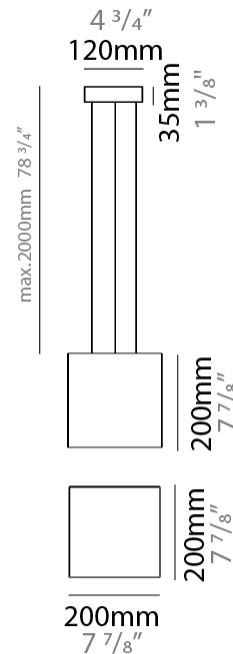

PROJECT	
TYPE	
SPECIFIER	
QUANTITY	
DATE	

BASS SUSPENSION

D111118-

base number	Finish Options	Finish Options

1. To build a product code in our configurator select the specify button on the base model # product page
2. To build a manual product code on this datasheet choose from the options listed below in blue font and add the suffix to the base model #

GENERAL

Series: Bass
Brand: Ole
Division: Design
Mounting Type: Suspension
Mounting Location: Ceiling
Subcategory: Pendant

PHYSICAL

Shape: Square
Length (mm): 200
Length (in): 7 7/8
Width (mm): 200
Width (in): 7 7/8
Height (mm): 200
Height (in): 7 7/8
Max. Overall Height (mm): 2200
Max. Overall Height (in): 86 5/8
Light Distribution: Direct / Indirect
Weight (kg): 3
Weight (lbs): 6.61
Fixture Finish: BEI / BLK / BLU / COG / DGN / GRY / MRN / MOC / MUS / OLV / SIL / STN / TER / WHI
Holder Finish: MWH / MBK
Fixture Material: Fabric Cord / Metal
Cable Details: 2000mm Cable
Upon Request: Other fabric cord colors available upon request (see downloadable finish chart)

ELECTRICAL

Number of Lamps: 1
Lamp Type: LED Retrofit
Lamp Shape: A19
Bulb Included: Bulb Not Included
Max. Wattage Per Lamp (W): 15
Lamp Base: E26
Input Voltage (V): 120
Upon Request: 277Vac / GU24

LED

OPTICAL

RATINGS AND CERTIFICATIONS

Certified By: Certified for North American Standards
IP rating: IP20