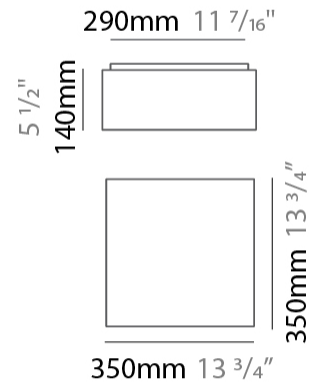

PROJECT
TYPE
SPECIFIER
QUANTITY
DATE

BASS SURFACE

D112046-

base number Finish
Options

1. To build a product code in our configurator select the specify button on the base model # product page
2. To build a manual product code on this datasheet choose from the options listed below in blue font and add the suffix to the base model #

GENERAL

Series: Bass
Brand: Ole
Division: Design
Mounting Type: Surface
Mounting Location: Ceiling
Subcategory: Ambient

PHYSICAL

Shape: Square
Length (mm): 350
Length (in): 13 ¾
Width (mm): 350
Width (in): 13 ¾
Height (mm): 140
Height (in): 5 ½
Light Distribution: Direct / Indirect
Weight (kg): 2.4
Weight (lbs): 5.29
Diffuser: PMMA - Opal
Fixture Finish: BEI / BLK / BLU / COG / DGN / GRY / MRN / MOC / MUS / OLV / SIL / STN / TER / WHI
Fixture Material: Fabric Cord / Metal
Cable Details: 2000mm Cable
Upon Request: Other fabric cord colors available upon request (see downloadable finish chart)

ELECTRICAL

Number of Lamps: 2
Lamp Type: LED Retrofit
Lamp Shape: A19
Bulb Included: Bulb Not Included
Max. Wattage Per Lamp (W): 15
Lamp Base: E26
Input Voltage (V): 120
Upon Request: 277Vac / GU24

LED

OPTICAL

RATINGS AND CERTIFICATIONS

Certified By: Certified for North American Standards
IP rating: IP20