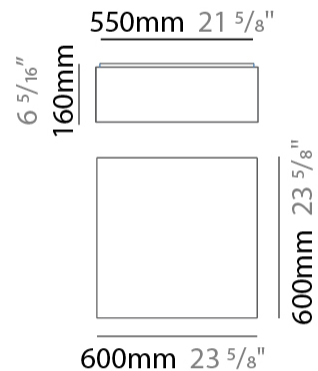

PROJECT
TYPE
SPECIFIER
QUANTITY
DATE

BASS SURFACE

D112047-

base number   Finish
Options

1. To build a product code in our configurator select the specify button on the base model # product page
2. To build a manual product code on this datasheet choose from the options listed below in blue font and add the suffix to the base model #

GENERAL

Series: Bass
Brand: Ole
Division: Design
Mounting Type: Surface
Mounting Location: Ceiling
Subcategory: Ambient

PHYSICAL

Shape: Square
Length (mm): 600
Length (in): 23 5/8
Width (mm): 600
Width (in): 23 5/8
Height (mm): 160
Height (in): 6 5/16
Light Distribution: Direct / Indirect
Weight (kg): 5
Weight (lbs): 11.02
Diffuser: PMMA - Opal
Fixture Finish: BEI / BLK / BLU / COG / DGN / GRY / MRN / MOC / MUS /
OLV / SIL / STN / TER / WHI
Fixture Material: Fabric Cord / Metal
Cable Details: 2000mm Cable
Upon Request: Other fabric cord colors available upon request (see
downloadable finish chart)

ELECTRICAL

Number of Lamps: 4
Lamp Type: LED Retrofit
Lamp Shape: A19
Bulb Included: Bulb Not Included
Max. Wattage Per Lamp (W): 15
Lamp Base: E26
Input Voltage (V): 120
Upon Request: 277Vac / GU24

LED

OPTICAL

RATINGS AND CERTIFICATIONS

Certified By: Certified for North American Standards
IP rating: IP20